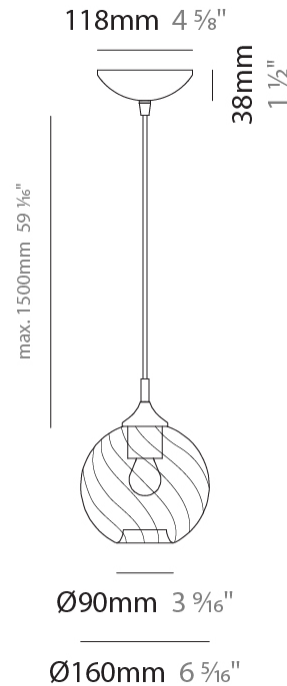

PHYSICAL

Shape: Sphere _____
 Diameter (mm): 160 _____
 Diameter (in): 6 ⁵/₁₆ _____
 Height (mm): 160 _____
 Height (in): 6 ⁵/₁₆ _____
 Max. Overall Height (mm): 1660 _____
 Max. Overall Height (in): 65 ³/₈ _____
 Weight (kg): 0.49 _____
 Weight (lbs): 1.08 _____
 Fixture Finish: [AMB / GRN / PNK / RUB / SKB / SMK / TOB / TRA](#) _____
 Holder Finish: CHR _____
 Fixture Material: Glass / Metal _____
 Primary Material: Glass - Borosilicate _____
 Cable Details: 1500mm Cable _____

GENERAL

Series: Parigi Palla
 Subseries: Parigi Palla Monopoint
 Partner: Cangini & Tucci
 Division: Design
 Installation: Suspension
 Product Type: Pendant
 Mounting Location: Ceiling

PHYSICAL

Shape: Sphere
 Diameter (mm): 160
 Diameter (in): 6 ⁵/₁₆
 Height (mm): 160
 Height (in): 6 ⁵/₁₆
 Max. Overall Height (mm): 1660
 Max. Overall Height (in): 65 ³/₈
 Weight (kg): 0.49
 Weight (lbs): 1.1
[Fixture Finish: AMB / GRN / PNK / RUB / SKB / SMK / TOB / TRA](#)
 Holder Finish: CHR
 Fixture Material: Glass / Metal
 Primary Material: Glass - Borosilicate
 Cable Details: 1500mm Cable

ELECTRICAL

Number of Lamps: 1
 Lamp Type: LED Retrofit
 Bulb Included: Bulb Not Included
 Max. Wattage Per Lamp (W): 4
 Lamp Base: E12
 Input Voltage (V): 120

LED

OPTICAL

RATINGS AND CERTIFICATIONS

Certified By: Certified for North American Standards
 IP rating: IP20